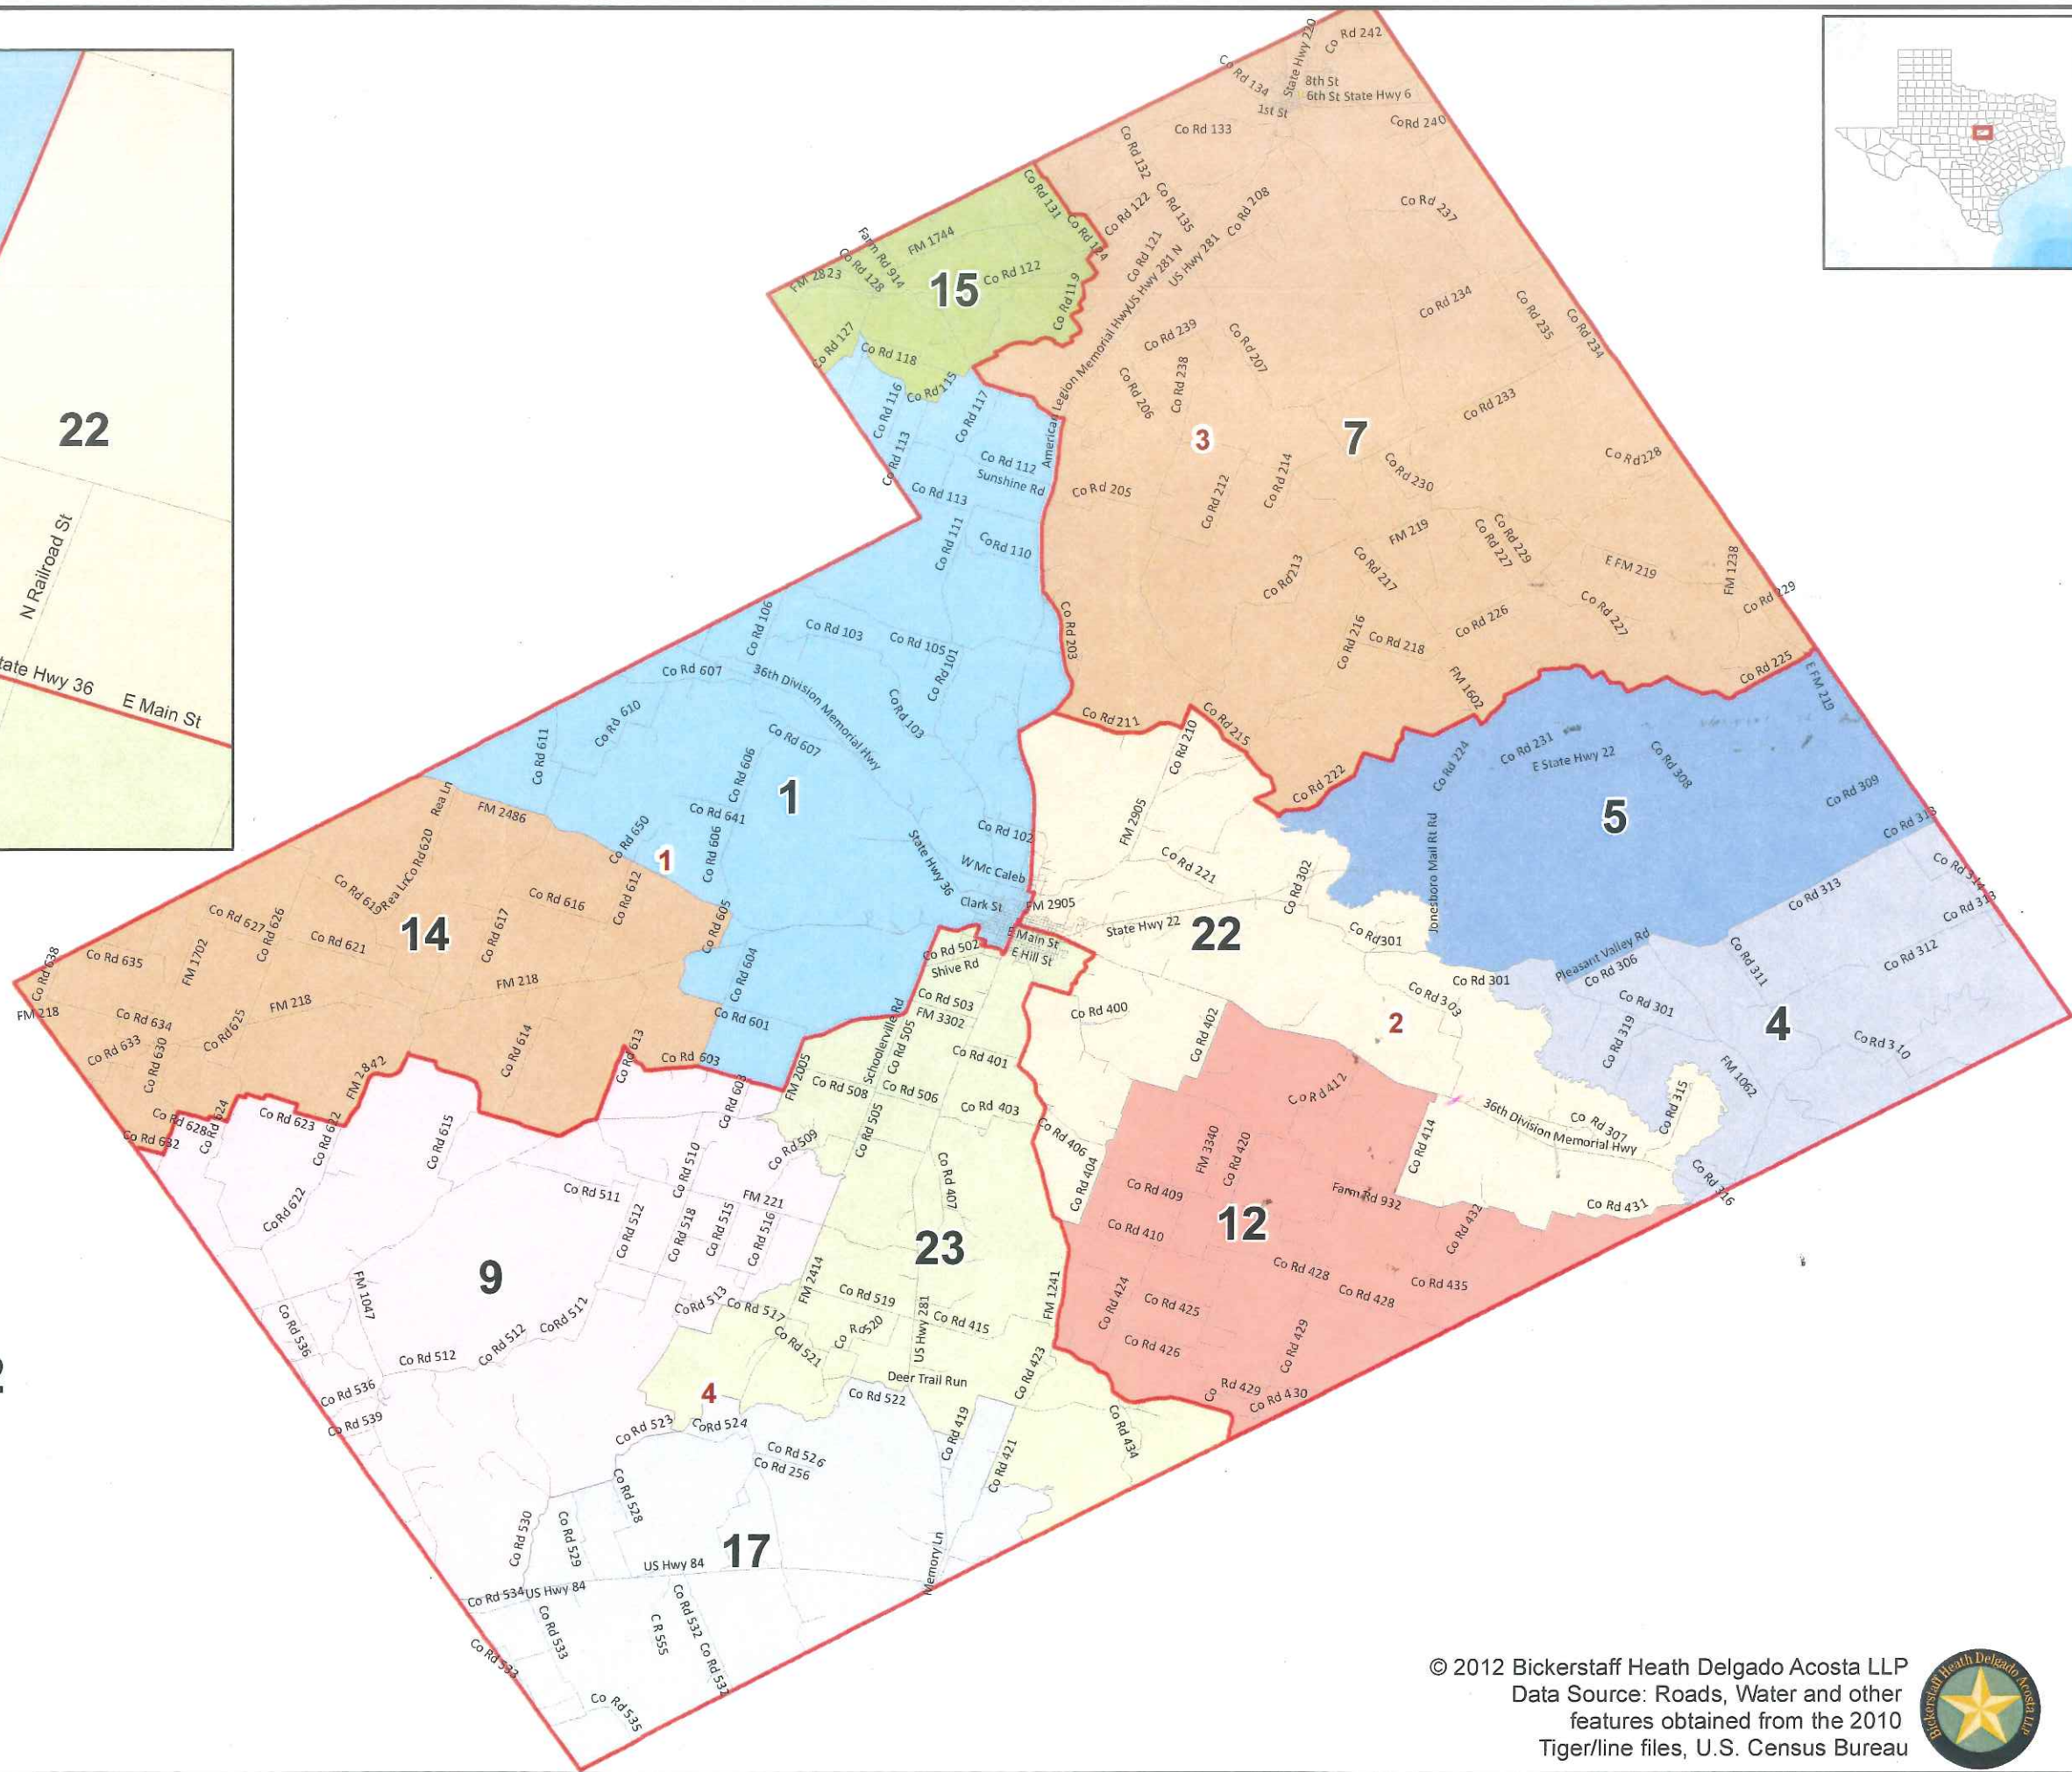

Hamilton County 2012 Election Precincts Adopted February 13, 2012

Legend

- Hamilton County Commissioner Illustrative Plan 2 - Adopted June 27
- Hamilton County Election Precincts - Draft Plan A

Coordinate System: GCS North American 1983;
Datum: North American 1983; Created: 3/23/2012

© 2012 Bickerstaff Heath Delgado Acosta LLP
Data Source: Roads, Water and other
features obtained from the 2010
Tiger/line files, U.S. Census Bureau